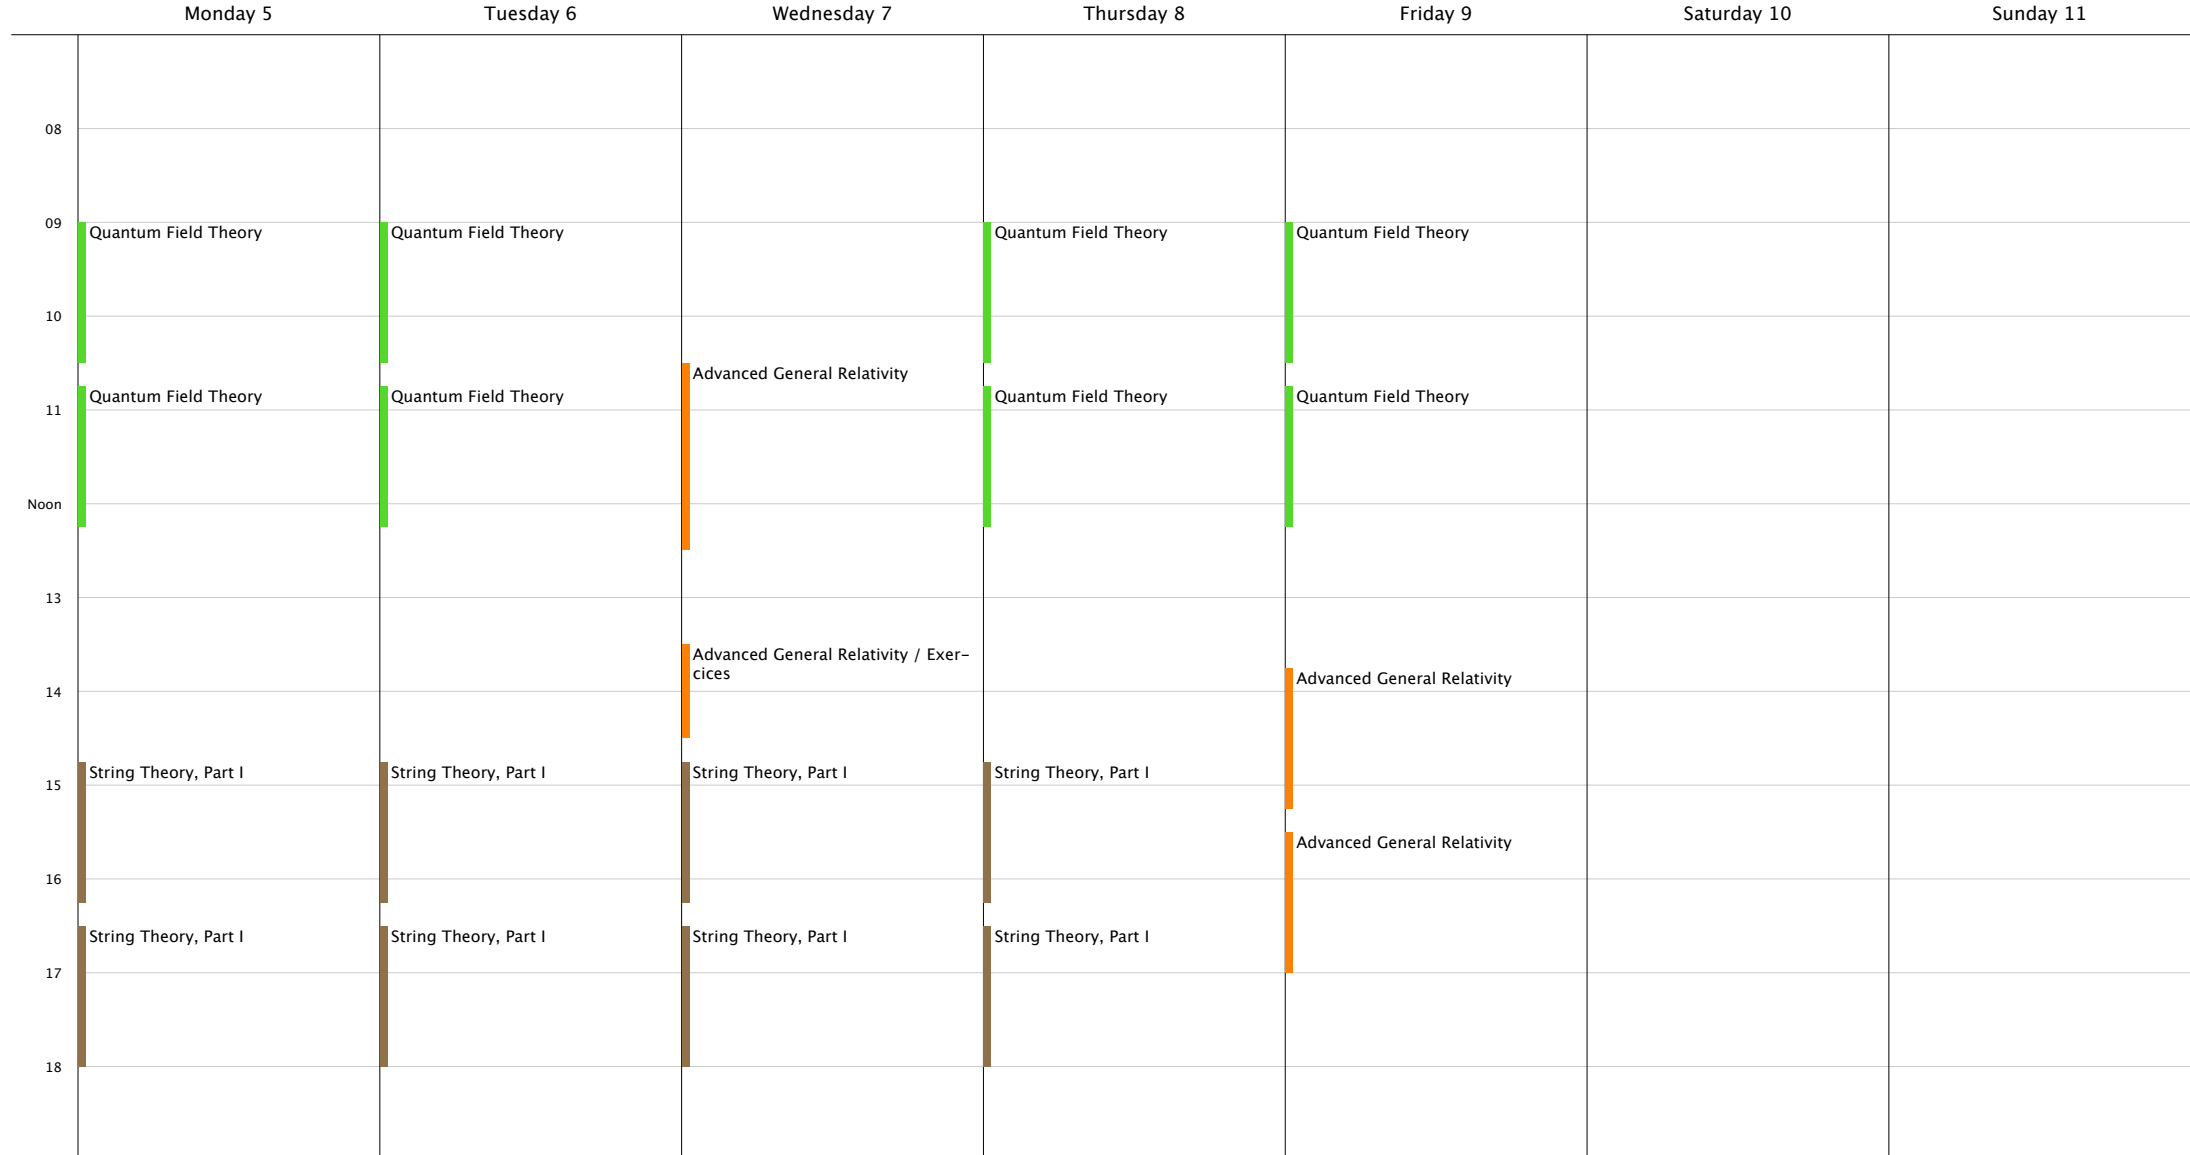

5 October to 11 October, 2020

Week 41

- Guica
- Compère
- Lerda
- Billó
- Bilal

October 2020							November 2020						
M	T	W	T	F	S	S	M	T	W	T	F	S	S
			1	2	3	4							1
5	6	7	8	9	10	11	2	3	4	5	6	7	8
12	13	14	15	16	17	18	9	10	11	12	13	14	15
19	20	21	22	23	24	25	16	17	18	19	20	21	22
26	27	28	29	30	31		23	24	25	26	27	28	29
							30						

12 October to 18 October, 2020

Week 42

- Guica
- Compère
- Lerda
- Billó
- Bilal

October 2020							November 2020						
M	T	W	T	F	S	S	M	T	W	T	F	S	S
			1	2	3	4							1
5	6	7	8	9	10	11	2	3	4	5	6	7	8
12	13	14	15	16	17	18	9	10	11	12	13	14	15
19	20	21	22	23	24	25	16	17	18	19	20	21	22
26	27	28	29	30	31		23	24	25	26	27	28	29
							30						

19 October to 25 October, 2020

Week 43

- Guica
- Compère
- Lerda
- Billó
- Bilal

October 2020							November 2020						
M	T	W	T	F	S	S	M	T	W	T	F	S	S
			1	2	3	4							1
5	6	7	8	9	10	11	2	3	4	5	6	7	8
12	13	14	15	16	17	18	9	10	11	12	13	14	15
19	20	21	22	23	24	25	16	17	18	19	20	21	22
26	27	28	29	30	31		23	24	25	26	27	28	29
							30						