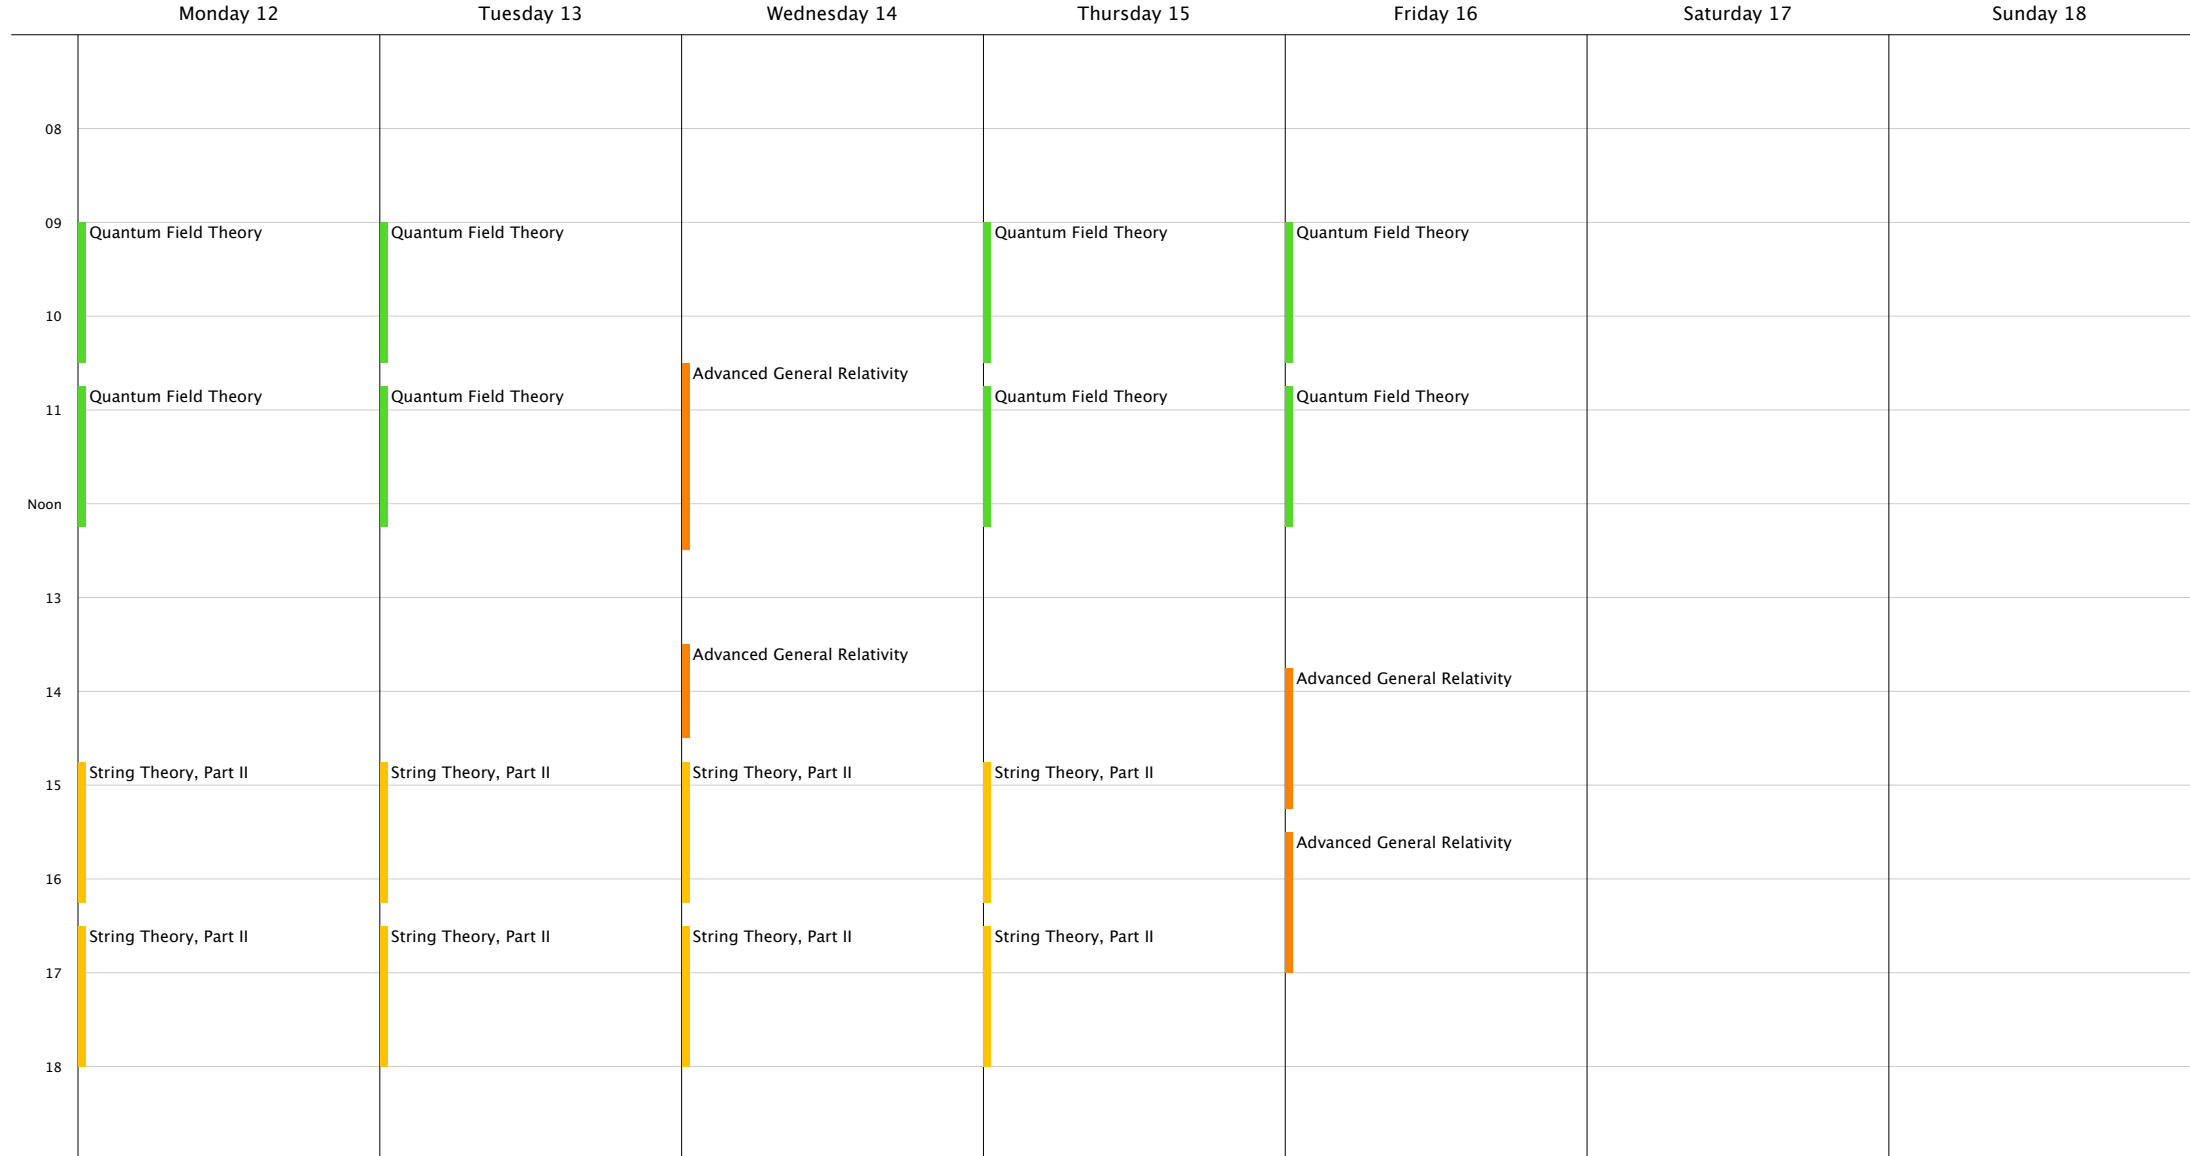

5 October to 11 October, 2020

Week 41

- Guica
- Compère
- Lerda
- Billó
- Bilal

October 2020							November 2020						
M	T	W	T	F	S	S	M	T	W	T	F	S	S
			1	2	3	4							1
5	6	7	8	9	10	11	2	3	4	5	6	7	8
12	13	14	15	16	17	18	9	10	11	12	13	14	15
19	20	21	22	23	24	25	16	17	18	19	20	21	22
26	27	28	29	30	31		23	24	25	26	27	28	29
							30						

12 October to 18 October, 2020

Week 42

- Guica
- Compère
- Lerda
- Billó
- Bilal

October 2020							November 2020						
M	T	W	T	F	S	S	M	T	W	T	F	S	S
			1	2	3	4							1
5	6	7	8	9	10	11	2	3	4	5	6	7	8
12	13	14	15	16	17	18	9	10	11	12	13	14	15
19	20	21	22	23	24	25	16	17	18	19	20	21	22
26	27	28	29	30	31		23	24	25	26	27	28	29
							30						

19 October to 25 October, 2020

Week 43

- Guica
- Compère
- Lerda
- Billó
- Bilal

October 2020							November 2020						
M	T	W	T	F	S	S	M	T	W	T	F	S	S
			1	2	3	4							1
5	6	7	8	9	10	11	2	3	4	5	6	7	8
12	13	14	15	16	17	18	9	10	11	12	13	14	15
19	20	21	22	23	24	25	16	17	18	19	20	21	22
26	27	28	29	30	31		23	24	25	26	27	28	29
							30						