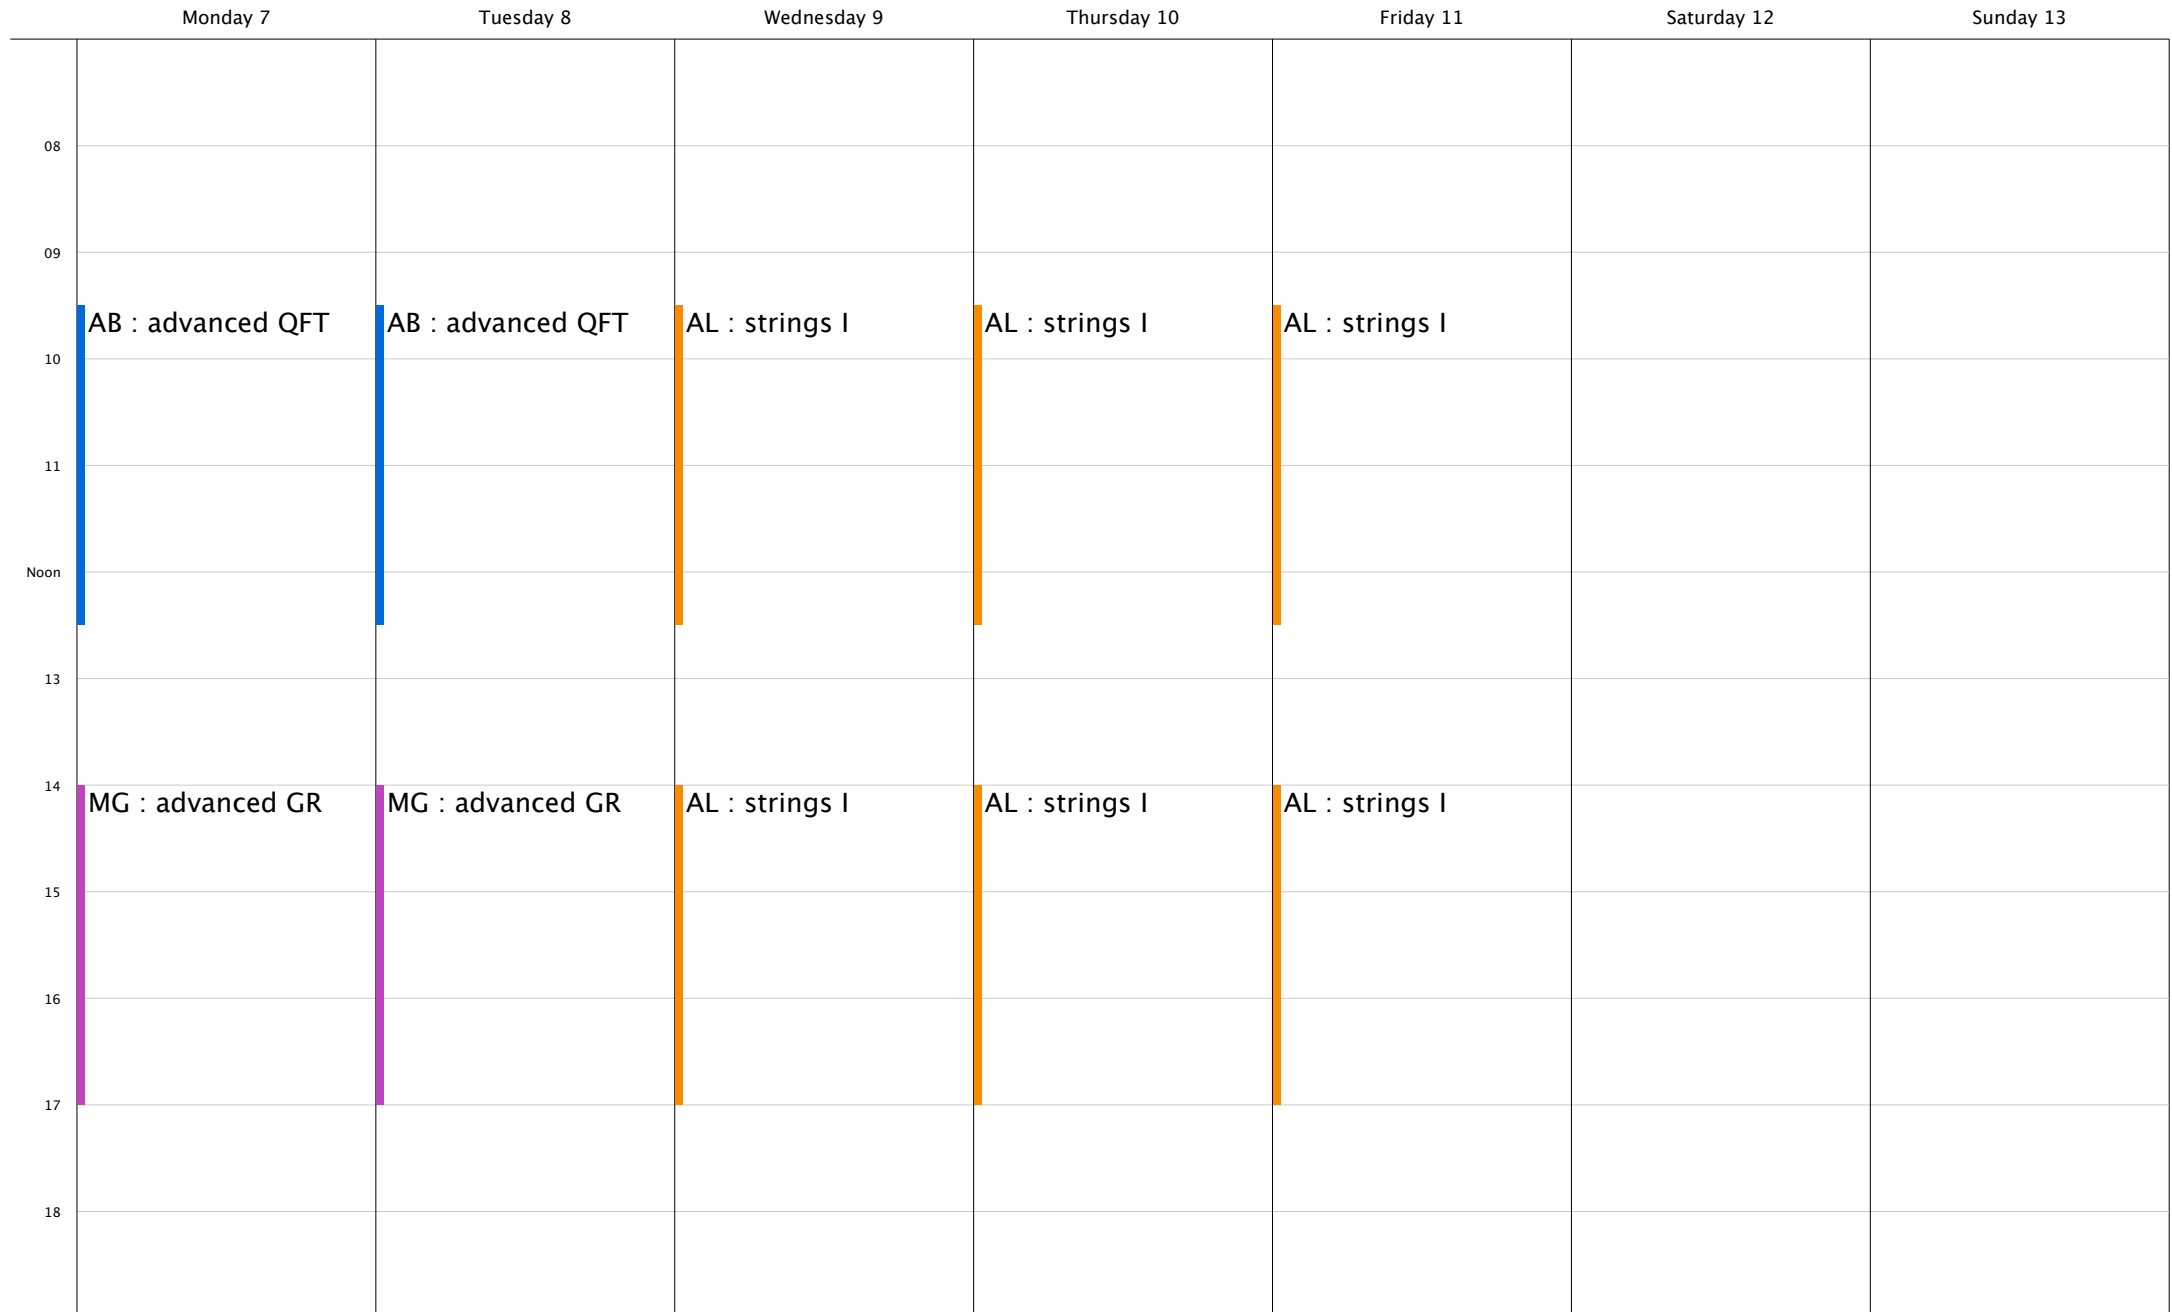

# 7 October to 13 October, 2019

Week 41

# 14 October to 20 October, 2019

Week 42

	Monday 14	Tuesday 15	Wednesday 16	Thursday 17	Friday 18	Saturday 19	Sunday 20
08							
09							
10	MB : strings II	MB : strings II	MB : strings II	AB : advanced QFT	AB : advanced QFT		
11							
Noon							
13							
14	MB : strings II	MB : strings II	MB : strings II	MG : advanced GR	AB : advanced QFT		
15							
16							
17							
18							